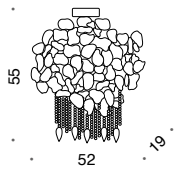

468/1PFLED

6xLED 2,3W 1782 lumen
+ 1 LED 2,2W 3000K