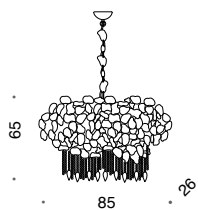

corten

DESIGN **CRISTIAN FELTRIN**

La collezione è disponibile nei seguenti abbinamenti colore:

- argento corten con catene cromate
- marrone corten con catene oro chiaro.

La collezione è decorata con cristalli trasarenti.

The collection is available in the following colour combinations:

- silver corten with chromed chains
- brown corten with golden chains

The collection is decorated with transparent crystals

468/120LED
4 x striscia LED 46W
3456 lumen - 3200 K
CE ⊕ ▽

469/120
12 x G9
MAX 33W
CE ⊕ ▽

D

468/2LED
12xLED 2,3W
+ 2 LED 2,2W
CE ⊕ ▽

469/12
12 x G9
MAX 33W
CE ⊕ ▽

D

468/1LED
6xLED 2,3W 1782 lumen
+ 1 LED 2,2W 3000K
CE ⊕ ▽

469/6
6 x G9
MAX 33W
CE ⊕ ▽

D

468/72/E
3 x E27
MAX 77W
CE ⊕ ▽

D

468/50/E
2 x E27
MAX 77W
CE ⊕ ▽

D

468/35/E
1 x E27
MAX 77W
CE ⊕ ▽

D

509/8
8 x G9
MAX 33W
CE ⊕ ▽

D

509/6
6 x G9
MAX 33W
CE ⊕ ▽

D

509/4
4 x G9
MAX 33W
CE ⊕ ▽

D

468/72PF/E
3 x E27
MAX 77W
CE ⊕ ▽

D

468/50PF/E
2 x E27
MAX 77W
CE ⊕ ▽

D

468/35PF/E
1 x E27
MAX 77W
CE ⊕ ▽

D