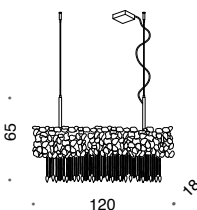

DESIGN **CRISTIAN FELTRIN**

La collezione è disponibile nei seguenti abbinamenti colore:

- argento corten con catene cromate
- marrone corten con catene oro chiaro.

La collezione è decorata con cristalli trasarenti.

The collection is available in the following colour combinations:

- silver corten with chromed chains
- brown corten with golden chains

The collection is decorated with transparent crystals

468/120LED
4 x striscia LED 46W
3456 lumen - 3200 K
CE ⊕ ▽

469/120
12 x G9
MAX 33W
CE ⊕ ▽

D

468/2LED
12xLED 2,3W
+ 2 LED 2,2W
CE ⊕ ▽