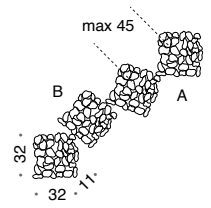

509/16A-G

glass

509/16A-M

metal

16 LED max 2,3W
3840 lumen - 3000 K

D