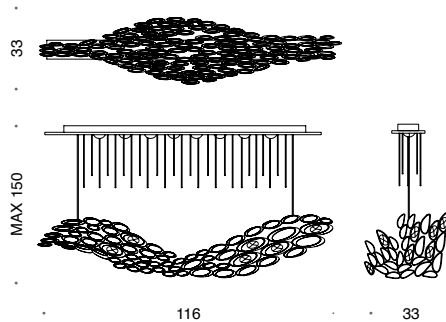

448/8SLED

8 LED x 2W
1552 lumen
2700 K

D

448/8+3

doppia accensione
double switch
8 x G9 LED
MAX 33W
+ 3 LED x 1W
369 lumen
2700 K

448/8

8 x G9 LED
MAX 33W

D

448/6+3

doppia accensione
double switch
6 x G9 LED
MAX 33W
+ 3 LED x 1W
369 lumen
2700 K

448/6

6 x G9 LED
MAX 33W

D

448/5+3

doppia accensione
double switch
5 x G9 LED
MAX 33W
+ 3 LED x 1W
369 lumen
2700 K

448/5

5 x G9 LED
MAX 33W

D

448/3+3

doppia accensione
double switch
3 x G9 LED
MAX 33W
+ 3 LED x 1W
369 lumen
2700 K

448/3

3 x G9 LED
MAX 33W

D