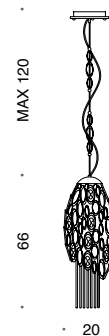

448/6+3

doppia accensione
double switch
6 x G9 LED
MAX 33W
+ 3 LED x 1W
369 lumen
2700 K

448/6

6 x G9 LED
MAX 33W

D

448/5+3

doppia accensione
double switch
5 x G9 LED
MAX 33W
+ 3 LED x 1W
369 lumen
2700 K

448/5

5 x G9 LED
MAX 33W

D

448/3+3

doppia accensione
double switch
3 x G9 LED
MAX 33W
+ 3 LED x 1W
369 lumen
2700 K

448/3

3 x G9 LED
MAX 33W

D

448/8+3PF
 doppia accensione
 double switch
 8 x G9 
 MAX 33W
 + 3 LED x 1W
 369 lumen
 2700 K