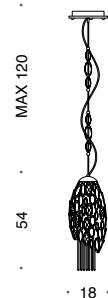

5 x G9 LED
MAX 33W

D

448/3+3

doppia accensione
double switch
3 x G9 LED
MAX 33W
+ 3 LED x 1W
369 lumen
2700 K

448/3

3 x G9 LED
MAX 33W

D

448/8+3PF
 doppia accensione
 double switch
 8 x G9 
 MAX 33W
 + 3 LED x 1W
 369 lumen
 2700 K

448/8PF
 8 x G9 
 MAX 33W

D

448/5+3PF
 doppia accensione
 double switch
 5 x G9 
 MAX 33W
 + 3 LED x 1W
 369 lumen
 2700 K

448/5PF
 5 x G9 
 MAX 33W

D

448/3+3PF
 doppia accensione
 double switch
 3 x G9 
 MAX 33W
 + 3 LED x 1W
 369 lumen
 2700 K