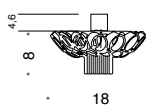

448/3PF
 3 x G9 
 MAX 33W

D

448/84PF
 8 x G9 
 MAX 33W

D

448/spot
 1 x GU10 LED
 4,6W
 2700K

D

 foro ø 8,5cm

448/3ADX
 3 x G9 
 MAX 33W