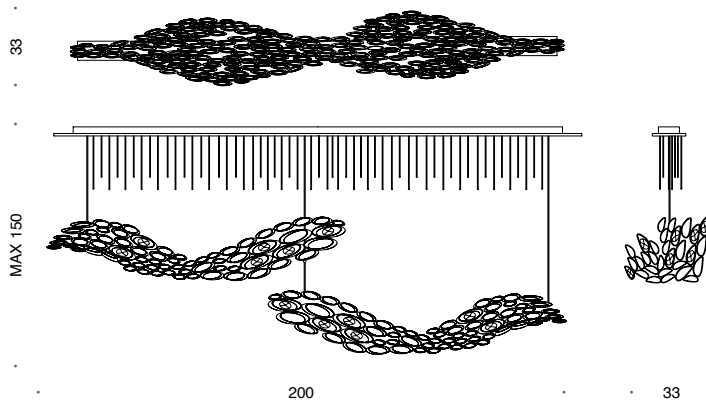

chrysalis

DESIGN **CRISTIAN FELTRIN**

Telaio in metallo, disponibile nelle seguenti finiture:

- oro chiaro
- pure steel
- black aubergine
- nichel nero

Catene pendenti in rame con finitura nichel satinato o dorate.

Negli articoli 448/6+3 (448/6), 448//6+5P (448/6P) gli articoli sono forniti di serie senza catene pendenti.

La collezione è decorata con cristalli trasparenti.

Disponibile realizzazioni su misura.

Metal frame, available in the following finishes:

- light gold
- pure steel
- black aubergine
- black nickel

Copper pendant chains in satin nickel or golden finish.

Articles 448/6+3 (448/6), 448/6+5P (448/6P) are supplied standard without pendant chains.

The collection is decorated with transparent crystals.

Custom-made sizes available.

448/2000LED

2 x striscia LED 46W
3456 lumen
3200 K

D

448/27

27 x G9 LED
MAX 33W

D