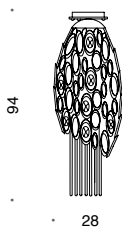

5 x G9 LED
MAX 33W

D

448/3+3

doppia accensione
double switch
3 x G9 LED
MAX 33W
+ 3 LED x 1W
369 lumen
2700 K

448/3

3 x G9 LED
MAX 33W

D

448/8+3PF
 doppia accensione
 double switch
 8 x G9 
 MAX 33W
 + 3 LED x 1W
 369 lumen
 2700 K