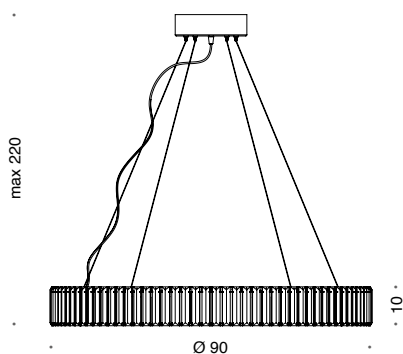

A

B

C

D

**628/50**  
1 x STRIP LED  
MAX 20W  
2660 lumen 3000K  
CE ⊕ ▽

**D**

**628/70**  
1 x STRIP LED  
MAX 29W  
3857 lumen 3000K  
CE ⊕ ▽

**D**

**628/90**  
1 x STRIP LED  
MAX 37W  
4921 lumen 3000K  
CE ⊕ ▽

**D**

**628/A**  
1 x Strip LED  
5 W  
665 lumen  
3000K  
CE ⊕ ▽

**D**

**628/L**  
1 x Strip LED 9 W  
1197 lumen - 3000K  
CE ⊕ ▽

**B**