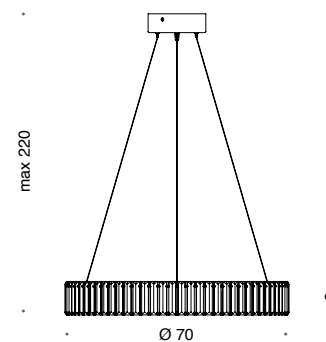

A

B

C

D

**628/50**  
1 x STRIP LED  
MAX 20W  
2660 lumen 3000K  
CE ⊕ ▽

**D**

**628/70**  
1 x STRIP LED  
MAX 29W  
3857 lumen 3000K  
CE ⊕ ▽

**D**

**628/90**  
1 x STRIP LED  
MAX 37W  
4921 lumen 3000K  
CE ⊕ ▽

**D**

**628/A**  
1 x Strip LED  
5 W  
665 lumen  
3000K  
CE ⊕ ▽

**D**

**628/L**  
1 x Strip LED 9 W  
1197 lumen - 3000K  
CE ⊕ ▽

**B**