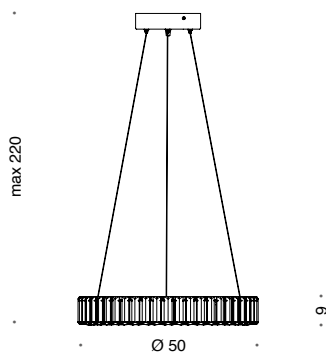

A

B

C

D

**628/50**  
1 x STRIP LED  
MAX 20W  
2660 lumen 3000K  
CE ⊕ ▽

**D**

**628/70**  
1 x STRIP LED  
MAX 29W  
3857 lumen 3000K  
CE ⊕ ▽

**D**

**628/90**  
1 x STRIP LED  
MAX 37W  
4921 lumen 3000K  
CE ⊕ ▽

**D**

**628/A**  
1 x Strip LED  
5 W  
665 lumen  
3000K  
CE ⊕ ▽

**D**

**628/L**  
1 x Strip LED 9 W  
1197 lumen - 3000K  
CE ⊕ ▽

**B**