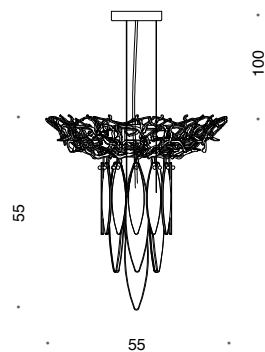

14 x G9
 MAX 33W
 + 5 LED x 2W
 970 lumen
 2800 K

D

596/4+1

4 x G9
 MAX 33W
 + 1 LED x 2W
 160 lumen
 2800 K

D

596/8+1PF

8 x G9
 MAX 33W
 + 1 LED x 2W
 160 lumen
 2800 K

D