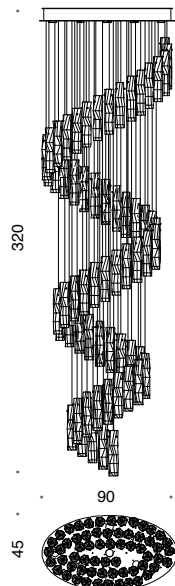

- chinette avorio, lamé argento o oro.

Metal frame available in the following finishes:

- chrome finish, 24kt gold plated, satin black nickel, black nickel

Tubes in Murano glass worked with hammered effect available:

423/12
12 x G9
MAX 20W
CE ⊕ ▽

D

423/8
8 x G9
MAX 20W
CE ⊕ ▽

D

423/6
6 x G9
MAX 20W
CE ⊕ ▽

D

423/3
3 x G9
MAX 20W
CE ⊕ ▽

D

423B/1LG
1 x E27
MAX 77W
CE □ ▽

D

423B/1LP
1 x E27
MAX 77W
CE □ ▽

D

423/3P
3 x G9
MAX 20W
CE □ ▽

D

423B/5P
1 x E27
MAX 77W
CE □ ▽

D

423B/4P
1 x E27
MAX 77W
CE □ ▽

D

423/35
6 x GU10 LED
MAX 4,6W
2700K
CE ⊕ ▽

D

423/66
9 x GU10 LED
MAX 4,6W
2700K
CE ⊕ ▽

D